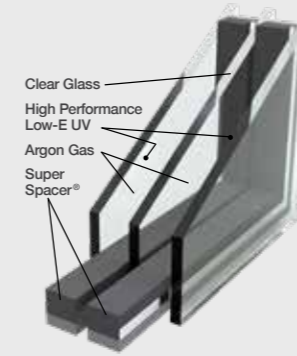

ComforTech™ TLA-UV

R-Value of 7