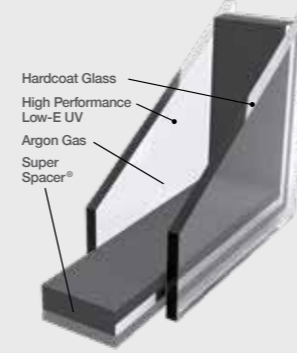

ComforTech™ DLA-UV-HC

R-Value of 5