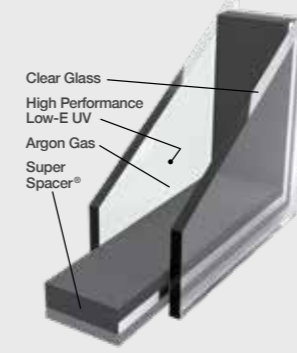

ComforTech™ DLA-UV

R-Value of 4

R-Value reflects center of glass data only. Actual values will vary.